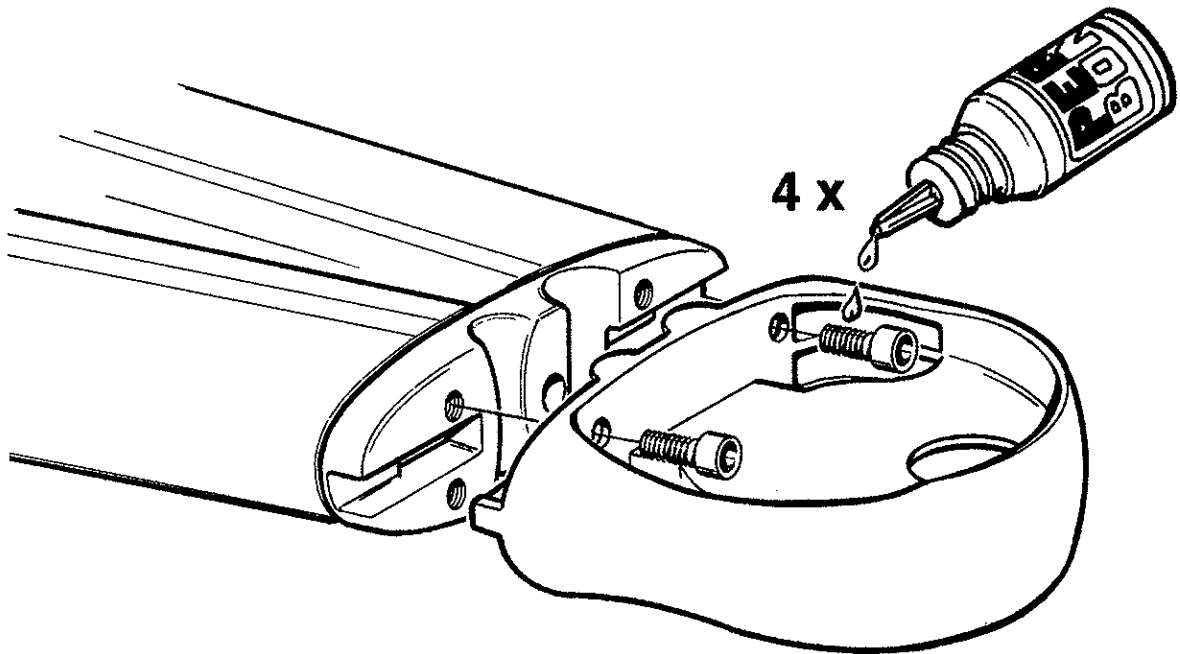

595-775
980406

SELDÉN

*Seldén Mast AB; Redegatan 11, SE-426 77 V. Frölunda, Sweden.
Tel +46 (0)31 69 69 00. Fax +46 (0)31 29 71 37. e-mail info@seldenmast.com. Internet www.seldenmast.com
Seldén Masts Limited, St Margaret's Lane, Titchfield, Fareham, Hampshire, PO14 4BG, England.
Tel +44 (0)1329 84 19 00. Fax +44 (0)1329 84 70 52. e-mail selden.ltd@dial.pipex.com. Internet www.seldenmast.com*