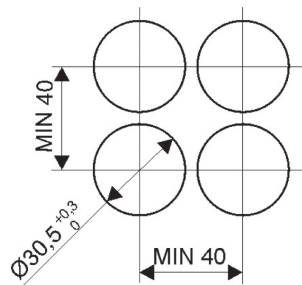

Illuminated Pushbutton (IP 67) Ø 35 mm

Illuminated Pushbutton (IP 67) Ø 35 mm

ILLUMINATED PUSHBUTTON
(IP 67)

PLUG-IN TERMINAL
2,8 x 0,5

MOUNTING DIMENSIONS WITH
SELÉN PANEL 540-462-01

MOUNTING DIMENSIONS
WITHOUT PANEL

ILLUMINATED PUSHBUTTON
(IP 67)

PLUG-IN TERMINAL
2,8 x 0,5

MOUNTING DIMENSIONS WITH
SELÉN PANEL 540-462-01

MOUNTING DIMENSIONS
WITHOUT PANEL