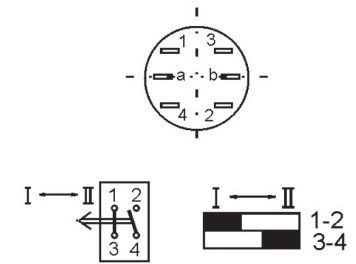

Illuminated Pushbutton (IP 67) Ø 35 mm

Illuminated Pushbutton (IP 67) Ø 35 mm

ILLUMINATED PUSHBUTTON
(IP 67)

PLUG-IN TERMINAL
2,8 x 0,5

MOUNTING DIMENSIONS WITH
SELÉN PANEL 540-462-01

MOUNTING DIMENSIONS
WITHOUT PANEL

ILLUMINATED PUSHBUTTON
(IP 67)

PLUG-IN TERMINAL
2,8 x 0,5

MOUNTING DIMENSIONS WITH
SELÉN PANEL 540-462-01

MOUNTING DIMENSIONS
WITHOUT PANEL