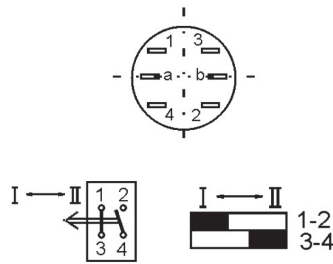

Illuminated Pushbutton (IP 67) Ø 35 mm

Illuminated Pushbutton (IP 67) Ø 35 mm

ILLUMINATED PUSHBUTTON
(IP 67)

PLUG-IN TERMINAL
2,8 x 0,5

MOUNTING DIMENSIONS WITH
SELÉN PANEL 540-462-01

MOUNTING DIMENSIONS
WITHOUT PANEL

ILLUMINATED PUSHBUTTON
(IP 67)

PLUG-IN TERMINAL
2,8 x 0,5

MOUNTING DIMENSIONS WITH
SELÉN PANEL 540-462-01

MOUNTING DIMENSIONS
WITHOUT PANEL