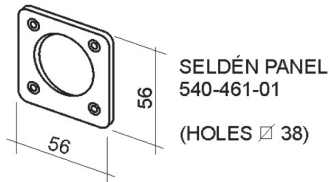

Illuminated Pushbutton (IP 67) Ø 35 mm

Illuminated Pushbutton (IP 67) Ø 35 mm

ILLUMINATED PUSHBUTTON
(IP 67)

PLUG-IN TERMINAL
2,8 x 0,5

MOUNTING DIMENSIONS WITH
SELÉN PANEL 540-462-01

MOUNTING DIMENSIONS
WITHOUT PANEL

ILLUMINATED PUSHBUTTON
(IP 67)

PLUG-IN TERMINAL
2,8 x 0,5

MOUNTING DIMENSIONS WITH
SELÉN PANEL 540-462-01

MOUNTING DIMENSIONS
WITHOUT PANEL