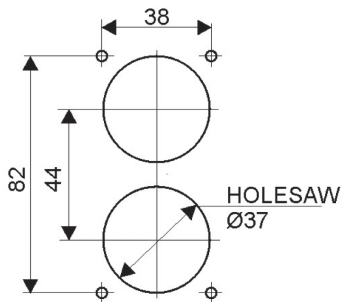

Illuminated Pushbutton (IP 67) Ø 35 mm

Illuminated Pushbutton (IP 67) Ø 35 mm

ILLUMINATED PUSHBUTTON
(IP 67)

PLUG-IN TERMINAL
2,8 x 0,5

MOUNTING DIMENSIONS WITH
SELÉN PANEL 540-462-01

MOUNTING DIMENSIONS
WITHOUT PANEL

ILLUMINATED PUSHBUTTON
(IP 67)

PLUG-IN TERMINAL
2,8 x 0,5

MOUNTING DIMENSIONS WITH
SELÉN PANEL 540-462-01

MOUNTING DIMENSIONS
WITHOUT PANEL