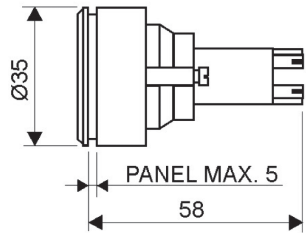

Illuminated Pushbutton (IP 67) Ø 35 mm

Illuminated Pushbutton (IP 67) Ø 35 mm

ILLUMINATED PUSHBUTTON
(IP 67)

PLUG-IN TERMINAL
2,8 x 0,5

MOUNTING DIMENSIONS WITH
SELÉN PANEL 540-462-01

MOUNTING DIMENSIONS
WITHOUT PANEL

ILLUMINATED PUSHBUTTON
(IP 67)

PLUG-IN TERMINAL
2,8 x 0,5

MOUNTING DIMENSIONS WITH
SELÉN PANEL 540-462-01

MOUNTING DIMENSIONS
WITHOUT PANEL