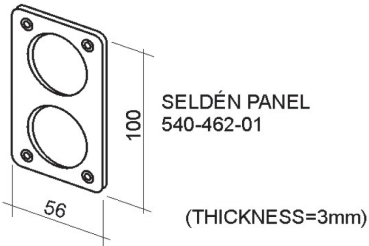

Illuminated Pushbutton (IP 67) Ø 35 mm

Illuminated Pushbutton (IP 67) Ø 35 mm

ILLUMINATED PUSHBUTTON
(IP 67)

PLUG-IN TERMINAL
2,8 x 0,5

MOUNTING DIMENSIONS WITH
SELÉN PANEL 540-462-01

MOUNTING DIMENSIONS
WITHOUT PANEL

ILLUMINATED PUSHBUTTON
(IP 67)

PLUG-IN TERMINAL
2,8 x 0,5

MOUNTING DIMENSIONS WITH
SELÉN PANEL 540-462-01

MOUNTING DIMENSIONS
WITHOUT PANEL