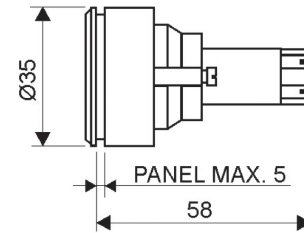

Illuminated Pushbutton (IP 67) Ø 35 mm

Illuminated Pushbutton (IP 67) Ø 35 mm

ILLUMINATED PUSHBUTTON
(IP 67)

PLUG-IN TERMINAL
2,8 x 0,5

MOUNTING DIMENSIONS WITH
SELÉN PANEL 540-462-01

MOUNTING DIMENSIONS
WITHOUT PANEL

ILLUMINATED PUSHBUTTON
(IP 67)

PLUG-IN TERMINAL
2,8 x 0,5

MOUNTING DIMENSIONS WITH
SELÉN PANEL 540-462-01

MOUNTING DIMENSIONS
WITHOUT PANEL