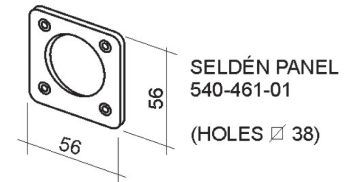

Illuminated Pushbutton (IP 67) Ø 35 mm

Illuminated Pushbutton (IP 67) Ø 35 mm

ILLUMINATED PUSHBUTTON
(IP 67)

PLUG-IN TERMINAL
2,8 x 0,5

MOUNTING DIMENSIONS WITH
SELÉN PANEL 540-462-01

MOUNTING DIMENSIONS
WITHOUT PANEL

ILLUMINATED PUSHBUTTON
(IP 67)

PLUG-IN TERMINAL
2,8 x 0,5

MOUNTING DIMENSIONS WITH
SELÉN PANEL 540-462-01

MOUNTING DIMENSIONS
WITHOUT PANEL