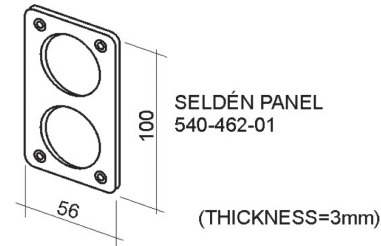

Illuminated Pushbutton (IP 67) Ø 35 mm

Illuminated Pushbutton (IP 67) Ø 35 mm

ILLUMINATED PUSHBUTTON
(IP 67)

PLUG-IN TERMINAL
2,8 x 0,5

MOUNTING DIMENSIONS WITH
SELÉN PANEL 540-462-01

MOUNTING DIMENSIONS
WITHOUT PANEL

ILLUMINATED PUSHBUTTON
(IP 67)

PLUG-IN TERMINAL
2,8 x 0,5

MOUNTING DIMENSIONS WITH
SELÉN PANEL 540-462-01

MOUNTING DIMENSIONS
WITHOUT PANEL